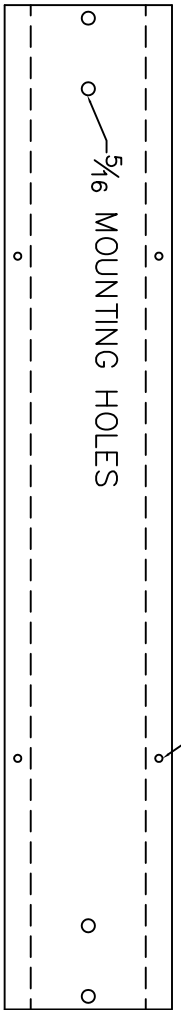

10-32 SCREW HOLES (12" CENTERS)

K&S METALS
NEMA 1 WIREWAY
ALL DIMENSIONS A" x B" x C"
NOTES:
KNOCKOUTS
ARE 1 1/4" & 1" ; 3/4" & 1/2" CONCENTRIC
12" CENTERS